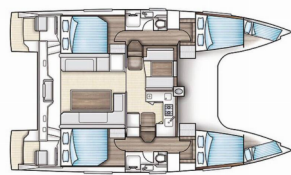

Yacht Base	Marina Hramina, Murter, Croatia
Yacht ID	15865
Yacht Brands	Nautitech
Yacht Name	Kalea
Production Year	2015
Length	11.98 M
Cabins	4 + 2
Berths	8 + 2
Persons	10
WC/Shower	2

COMFORT: Cockpit cushions

DECK: Anchor Jambo, Anchor line, Anchor swivel, Bathing platform, Bimini top, Black ball, Black conus, Boat hook, Bosun's chair (Safe seat) (boatswain's chair), Canister for water, Cockpit table with light, Cockpit/stern, outside shower, Davit, Dinghy, Dinghy (byboat) pump, Electric anchor windlass, Fenders, Gangway, Hawser, Impeller, V-belt, oilfilter, Jerry cans for diesel, Main anchor, Mooring ropes, Plastic bucket, Repair box for dinghy, Round/globular fender, Spare anchor (Reserve, Auxiliary anchor), Spotlight / Headlights, Spring line, Teak cockpit, Water hose

ENTERTAINMENT: Outdoor speakers, Radio

GALLEY: Gas bottles, Hot water, Kitchen utensils (Galley equipment, cutlery), Refrigerator

INTERIOR: Barometer, Clock

NAVIGATION: Autopilot, Binoculars, Bretonplotter, GPS chart plotter - cockpit, Harbour guides, Logge/Lot/Speed, Nautical charts, Navigation set, Radar, Radar reflector, Wind instrument/Anemometer, Windex

SAFETY: Distress flare box, Fire extinguisher, First aid kit, Flashlight, Fog horn, Life belts (Safety harness), Life buoy + Flashing light, Liferaft, Self inflating life vest, Set of tools, VHF radio, Wire (shroud) cutter

SAILS: Electric winch, Lazy bag, Lazy jacks

YACHT ELECTRICS: Batteries, Battery charger, Generator, Heating, Inverter, Shore connection 220 V, Solar panels