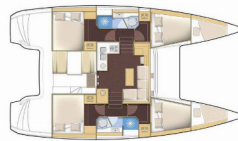

Yacht Base	Marina Mandalina, Sibenik, Croatia
Yacht ID	15847
Yacht Brands	Lagoon
Yacht Name	White Pearl
Production Year	2014
Length	11.74 M
Cabins	4 + 2
Berths	8 + 2 + 2
Persons	12
WC/Shower	2

COMFORT: Cockpit cushions, Mattresses

DECK: Anchor line, Anchor swivel, Bimini top, Black ball, Black conus, Boat hook, Bosun's chair (Safe seat) (boatswain's chair), Cockpit table, Cockpit/stern, outside shower, Davit, Dinghy, Dinghy (byboat) pump, Electric anchor windlass, Fenders, Gangway, Impeller, V-belt, oilfilter, Main anchor, Mooring ropes, Plastic bucket, Repair box for dinghy, Round/globular fender, Spare anchor (Reserve, Auxiliary anchor), Spotlight / Headlights, Spring line, Water hose

ENTERTAINMENT: Outdoor speakers, Radio, Underwater lights

GALLEY: Gas bottles, Hot water, Kitchen utensils (Galley equipment, cutlery), Refrigerator

INTERIOR: Barometer, Clock, Electric fans in cabins, Electric toilet, Lowerable salon table

NAVIGATION: Autopilot, Bretonplotter, GPS chart plotter, GPS chart plotter - cockpit, Hand bearing compass, Logge/Lot/Speed/Wind, Navigation (Nautical) charts and nautical guide, Navigation set, Radar reflector, Screen, Spyglass, Windex

SAFETY: Distress signals, Fire extinguisher, First aid kit, Flashlight, Fog horn, Life belts (Safety harness), Life buoy + Flashing light, Life jackets, Set of tools, VHF radio, Wire (shroud) cutter

SAILS: Electric winch, Lazy bag, Lazy jacks

YACHT ELECTRICS: Battery charger, Heating, Inverter, Shore connection 220 V, Solar panels, USB sockets