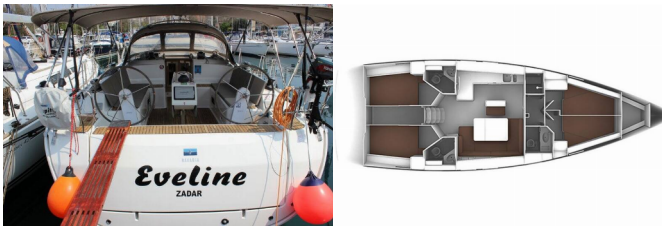

BAVARIA CRUISER 46

Eveline (2014)

Pollen Maritime AS • Martin Linges Vei 25 • Fornebu • Norway

Phone: +47 41 197 474

E-mail: booking@holiday-yacht-charter.com

Web: holiday-yacht-charter.com

Yacht Base	Marina Kornati, Biograd, Croatia
Yacht ID	15846
Yacht Brands	Bavaria
Yacht Name	Eveline
Production Year	2014
Length	14.27 M
Cabins	4
Berths	8 + 1
Persons	10
WC/Shower	3

COMFORT: Cockpit cushions, Mattresses

DECK: Bathing platform, Bimini top, Black ball, Black conus, Boat hook, Bosun's chair (Safe seat) (boatswain's chair), Canister for water, Cockpit table, Cockpit/stern, outside shower, Dinghy (byboat) pump, Electric anchor windlass, Fenders, Gangway, Hawser, Jerry cans for diesel, Main anchor, Mooring ropes, Oil filter, Plastic bucket, Repair box for dinghy, Spotlight / Headlights, Sprayhood, Spring line, Water hose

ENTERTAINMENT: Radio, Wi-Fi Internet

GALLEY: Hot water, Refrigerator

INTERIOR: Barometer, Clock

NAVIGATION: Autopilot, Binoculars, Bow thruster, GPS chart plotter - cockpit, Hand bearing compass, Log, Speed, Depth-echo sounder, Navigation set, Radar reflector, Wind instrument/Anemometer, Windex