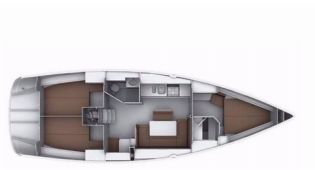

BAVARIA CRUISER 40

Lola (2013)

Pollen Maritime AS • Martin Linges Vei 25 • Fornebu • Norway

Phone: +47 41 197 474

E-mail: booking@holiday-yacht-charter.com

Web: holiday-yacht-charter.com

Yacht Base	Volos, Greece
Yacht ID	15845
Yacht Brands	Bavaria
Yacht Name	Lola
Production Year	2013
Length	12.35 M
Cabins	3
Berths	6 + 1
Persons	7
WC/Shower	2

COMFORT: Cockpit cushions

DECK: Anchor line, Anchor swivel, Bimini top, Black ball, Black conus, Boat hook, Bosun's chair (Safe seat) (boatswain's chair), Canister for water, Cockpit table, Cockpit/stern, outside shower, Dinghy, Dinghy (byboat) pump, Electric anchor windlass, Fenders, Gangway, Hawser, Impeller, V-belt, oilfilter, Jerry cans for diesel, Main anchor, Mooring ropes, Plastic bucket, Repair box for dinghy, Round/globular fender, Spare anchor (Reserve, Auxiliary anchor), Sprayhood, Spring line, Teak cockpit, Water hose