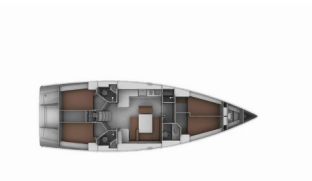

Yacht Base	Marina Kornati, Biograd, Croatia
Yacht ID	15839
Yacht Brands	Bavaria
Yacht Name	Aiolos
Production Year	2012
Length	14.27 M
Cabins	4
Berths	8 + 1
WC/Shower	3

COMFORT: Cockpit cushions

DECK: Anchor line, Anchor swivel, Bathing platform, Bimini top, Black ball, Black conus, Boat hook, Bosun's chair (Safe seat) (boatswain's chair), Canister for water, Cockpit table with light, Cockpit/stern, outside shower, Dinghy, Dinghy (byboat) pump, Electric anchor windlass, Fenders, Gangway, Hawser, Impeller, Jerry cans for diesel, Main anchor, Mooring ropes, Plastic bucket, Repair box for dinghy, Round/globular fender, Spare anchor (Reserve, Auxiliary anchor), Spotlight / Headlights, Sprayhood, Teak deck, Water hose

ENTERTAINMENT: Outdoor speakers, Radio

GALLEY: Gas bottles, Hot water, Kitchen utensils (Galley equipment, cutlery), Refrigerator

INTERIOR: Barometer, Clock

NAVIGATION: Autopilot, Binoculars with integrated compass, Bow thruster, GPS chart plotter - cockpit, Harbour guides, Log, Speed, Depth- echo sounder, Navigation (Nautical) charts and nautical guide, Navigation set, Radar reflector, Windex

SAFETY: Distress flare box, Fire extinguisher, First aid kit, Flashlight, Fog horn, Horseshoe lifebuoy, Life belts (Safety harness), Life jackets, Liferaft, Set of tools, VHF radio, Wire (shroud) cutter

SAILS: Gennaker-device

YACHT ELECTRICS: Battery charger, Battery storage system, DSC station, Heating, Inverter, Shore connection 220 V, Solar panels