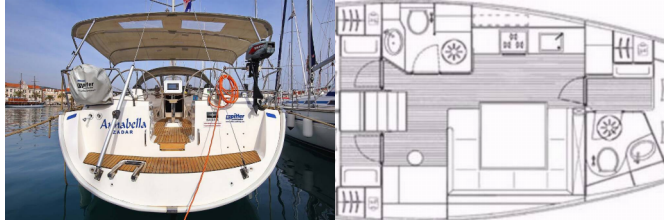

Yacht Base	Murter, ACI Marina Jezera, Croatia
Yacht ID	15837
Yacht Brands	Bavaria
Yacht Name	Annabella
Production Year	2010
Length	13.10 M
Cabins	3
Berths	6 + 1
Persons	8
WC/Shower	2

COMFORT: Bed linen, Cockpit cushions, Mattresses, Salon cushions

DECK: Anchor line, Anchor swivel, Bathing platform, Bimini top, Black ball, Black conus, Boat hook, Bosun's chair (Safe seat) (boatswain's chair), Canister for water, Cockpit table, Cockpit table with light, Cockpit/stern, outside shower, Davit, Dinghy, Dinghy (byboat) pump, Electric anchor windlass, Fenders, Gangway, Hawser, Impeller, V-belt, oilfilter, Jerry cans for diesel, Main anchor, Mooring ropes, Plastic bucket, Remote control for anchor winch with chain counter at helm, Repair box for dinghy, Round/globular fender, Spare anchor (Reserve, Auxiliary anchor), Spotlight / Headlights, Sprayhood, Spring line, Teak cockpit, Water hose

ENTERTAINMENT: Outdoor speakers, Radio, Underwater lights

GALLEY: Gas bottles, Hot water, Ice box, Kitchen utensils (Galley equipment, cutlery), Refrigerator

INTERIOR: Barometer, Clock, Inside shower

NAVIGATION: Autopilot, Bow thruster, Bretonplotter, Composite steering wheels, GPS, GPS chart plotter - cockpit, Hand bearing compass, Harbour guides, Logge/Lot/Speed/Wind, Navigation (Nautical) charts and nautical guide, Navigation set, Navtex, Radar reflector, Spyglass, Spyglass with bearing compass, Tridata, Windex

SAFETY: Distress signals, EPIRB-Distress radio beacons, Fire extinguisher, First aid kit, Flashlight, Fog horn, Life attol, Life belts (Safety harness), Life buoy + Flashing light, Life jackets, Lifteraft, Set of tools, VHF radio, Wire (shroud) cutter

YACHT ELECTRICS: Batteries, Battery charger, Heating, Inverter, Shore connection 220 V, Solar panels, USB sockets