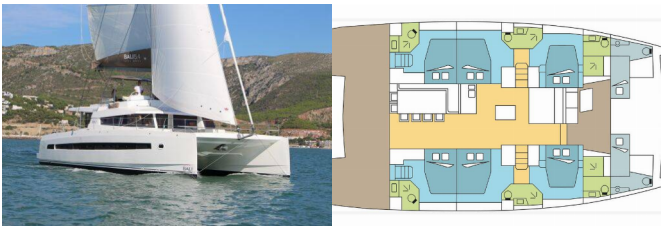

Yacht Base	Naples, Pozzuoli, Italy
Yacht ID	15817
Yacht Brands	Catana
Yacht Name	DREAM AMALFI
Production Year	2024
Length	16.80 M
Cabins	6 + 2
Berths	12 + 2
Persons	12
WC/Shower	6 + 2

**COMFORT:** Cockpit seat cushions with backrest, Mosquito nets, Sun loungers

**DECK:** Bimini top, Cockpit table, Cockpit/stern, outside shower, Davit, Dinghy, Electric anchor windlass, Fly sunbathing area, Flybridge, Forward cockpit, Outboard engine, Remote control for anchor winch with chain counter at helm, Spring cleats, Swimming ladder