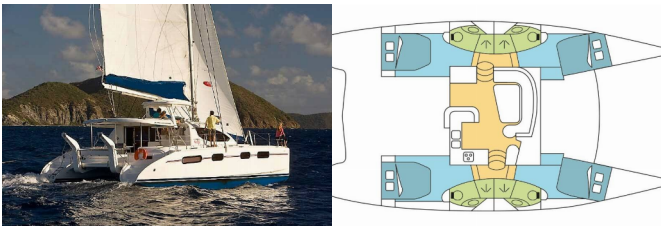

LEOPARD 46

Marine Venus (2010)

Pollen Maritime AS • Martin Linges Vei 25 • Fornebu • Norway

Phone: +47 41 197 474

E-mail: booking@holiday-yacht-charter.com

Web: holiday-yacht-charter.com

Yacht Base	St. Vincent & Grenadines, Blue Lagoon Marina, Caribbean
Yacht ID	15778
Yacht Brands	Leopard
Yacht Name	Marine Venus
Production Year	2010
Length	19.90 M
Cabins	4
Berths	6
Persons	6
WC/Shower	4