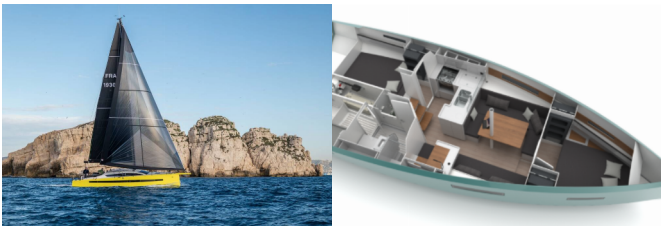

RM 1080

Delicia (2024)

Pollen Maritime AS • Martin Linges Vei 25 • Fornebu • Norway

Phone: +47 41 197 474

E-mail: booking@holiday-yacht-charter.com

Web: holiday-yacht-charter.com

Yacht Base	Marseille, Corbières Port Services, France
Yacht ID	15741
Yacht Brands	RM Yachts
Yacht Name	Delicia
Production Year	2024
Length	10.80 M
Cabins	2
Berths	6
WC/Shower	1

DECK: Bimini top, Cockpit table, Cockpit/stern, outside shower, Twin keel

ENTERTAINMENT: Bluetooth player

NAVIGATION: AIS, Autopilot, Bow thruster, GPS

SAFETY: VHF radio

SAILS: Full carbon mast

YACHT ELECTRICS: Batteries, Solar panels