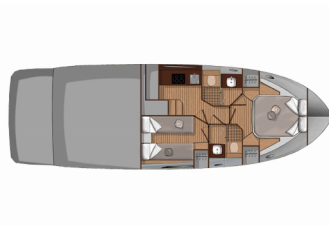

<b>Yacht Base</b>	Marina Mandalina, Sibenik, Croatia
<b>Yacht ID</b>	15740
<b>Yacht Brands</b>	Sessa Marine
<b>Yacht Name</b>	Yes
<b>Production Year</b>	2023
<b>Length</b>	13.10 M
<b>Cabins</b>	2
<b>Berths</b>	4 + 1
<b>WC/Shower</b>	2

**COMFORT:** Blankets, Pillows, Towels

**DECK:** Bathing platform, Bimini top, Cockpit/stern, outside shower, Flybridge, Grill/Barbecue/Plancha

**ENTERTAINMENT:** Indoor speakers, Outdoor speakers, Sound System, TV