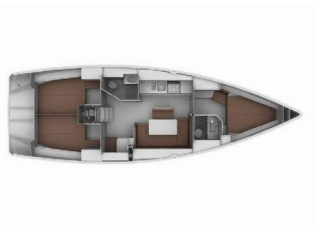

Web: [holiday-yacht-charter.com](http://holiday-yacht-charter.com)

Yacht Base	Bodrum, Milta Marina, Turkey
Yacht ID	15705
Yacht Brands	Bavaria
Yacht Name	Spark-1
Production Year	2010
Length	12.35 M
Cabins	3
Berths	6
WC/Shower	2

**COMFORT:** Bed linen, Blankets, Cockpit cushions, Pillows, Sun mattresses, Towels

**DECK:** Anchor chain counter, Anchor with chain, Bathing platform, Bilge pump - Mechanic, Bimini top, Davit, Dinghy with outboard engine, Electric anchor windlass, Spare anchor (Reserve, Auxiliary anchor), Sprayhood, Sun tent/cover