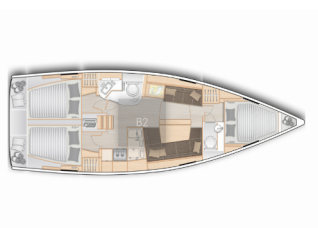

Yacht Base	Port De Bandol, France
Yacht ID	15667
Yacht Brands	Hanse Yachts
Yacht Name	Pixtin
Production Year	2021
Length	11.40 M
Cabins	3
Berths	6
Persons	6
WC/Shower	1

**COMFORT:** Sunshades

**DECK:** Cockpit/stern, outside shower, Outboard engine

**SAILS:** Lazy jacks, Winch

**YACHT ELECTRICS:** Plug 220V, 12 V, USB sockets