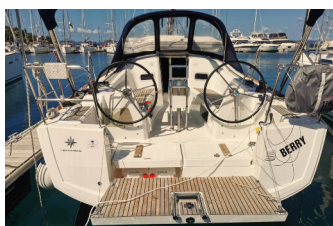

# SUN ODYSSEY 349

Berry (2019)

Pollen Maritime AS • Martin Linges Vei 25 • Fornebu • Norway

Phone: +47 41 197 474

E-mail: [booking@holiday-yacht-charter.com](mailto:booking@holiday-yacht-charter.com)

Web: [holiday-yacht-charter.com](http://holiday-yacht-charter.com)

Yacht Base	Marina Drage, Croatia
Yacht ID	15556
Yacht Brands	Jeanneau
Yacht Name	Berry
Production Year	2019
Length	10.34 M
Cabins	3
Berths	6 + 2
Persons	8
WC/Shower	1

**COMFORT:** Pillows, Sheets

**DECK:** Bathing platform, Bilge pump - Mechanic, Bimini top, Boat hook, Bosun's chair (Safe seat) (boatswain's chair), Canister for water, Cockpit table, Cockpit/stern, outside shower, Dinghy, Dinghy (byboat) pump, Electric anchor windlass, Fenders, Fuel funnel, Gangway, Jerry cans for fuel, Main anchor, Mooring ropes, Plastic bucket, Spare anchor (Reserve, Auxiliary anchor), Sponge, Sprayhood, Swimming ladder, Winch handles