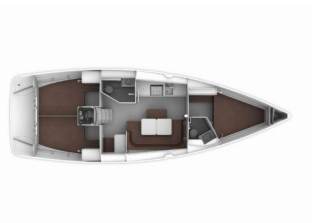

Web: [holiday-yacht-charter.com](http://holiday-yacht-charter.com)

Yacht Base	Sukosan, D-Marin Dalmacija Marina, Croatia
Yacht ID	15548
Yacht Brands	Bavaria
Yacht Name	Sapphire
Production Year	2020
Length	12.35 M
Cabins	3
Berths	6 + 1
Persons	7
WC/Shower	2

**DECK:** Anchor line, Bimini top, Boat hook, Bosun's chair (Safe seat) (boatswain's chair), Canister for water, Cockpit table, Cockpit/stern, outside shower, Dinghy, Dinghy (byboat) pump, Electric anchor windlass, Fenders, Gangway, Impeller, V-belt, oilfilter, Jerry cans for diesel, Main anchor, Mooring ropes, Plastic bucket, Round/globular fender, Spare anchor (Reserve, Auxiliary anchor), Spotlight / Headlights, Sprayhood, Water hose