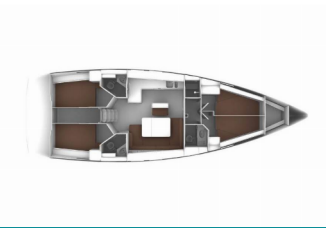

Yacht Base	Marina Drage, Croatia
Yacht ID	15528
Yacht Brands	Bavaria
Yacht Name	Eris
Production Year	2018
Length	14.27 M
Cabins	4
Berths	8 + 1
Persons	9
WC/Shower	3