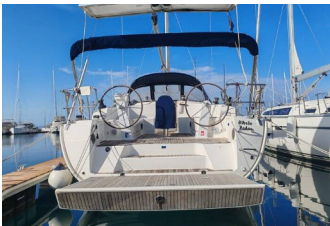

BAVARIA CRUISER 46

Albedo (2018)

Pollen Maritime AS • Martin Linges Vei 25 • Fornebu • Norway

Phone: +47 41 197 474

E-mail: booking@holiday-yacht-charter.com

Web: holiday-yacht-charter.com

Yacht Base	Marina Drage, Croatia
Yacht ID	15523
Yacht Brands	Bavaria
Yacht Name	Albedo
Production Year	2018
Length	14.27 M
Cabins	4
Berths	8 + 1
Persons	9
WC/Shower	3

COMFORT: Bed linen

DECK: Anchor line, Anchor swivel, Bathing platform, Bimini top, Boat hook, Bosun's chair (Safe seat) (boatswain's chair), Canister for water, Cockpit table, Cockpit table with light, Cockpit/stern, outside shower, Dinghy, Dinghy (byboat) pump, Electric anchor windlass, Fenders, Gangway, Impeller, V-belt, oilfilter, Jerry cans for fuel, Main anchor, Mooring ropes, Plastic bucket, Round/globular fender, Spare anchor (Reserve, Auxiliary anchor), Spotlight / Headlights, Sprayhood, Spring line, Teak cockpit, Water hose