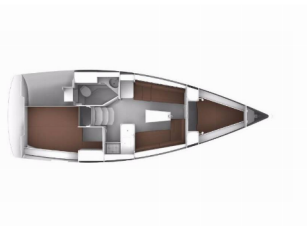

BAVARIA CRUISER 34

Tintilinić (2017)

Pollen Maritime AS • Martin Linges Vei 25 • Fornebu • Norway

Phone: +47 41 197 474

E-mail: booking@holiday-yacht-charter.com

Web: holiday-yacht-charter.com

Yacht Base	Marina Drage, Croatia
Yacht ID	15520
Yacht Brands	Bavaria
Yacht Name	Tintilinić
Production Year	2017
Length	9.99 M
Cabins	2
Berths	4 + 2
Persons	6
WC/Shower	1

COMFORT: Pillows, Sheets

DECK: Bathing platform, Bilge pump - Mechanic, Bimini top, Boat hook, Bosun's chair (Safe seat) (boatswain's chair), Canister for water, Cockpit table, Cockpit/stern, outside shower, Dinghy, Dinghy (byboat) pump, Electric anchor windlass, Fenders, Fuel funnel, Gangway, Impeller, V-belt, oilfilter, Jerry cans for fuel, Main anchor, Mooring ropes, Plastic bucket, Spare anchor (Reserve, Auxiliary anchor), Sponge, Sprayhood, Swimming ladder, Winch handles