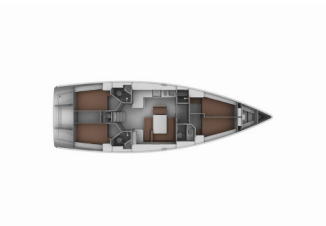

BAVARIA CRUISER 45

Grego (2014)

Pollen Maritime AS • Martin Linges Vei 25 • Fornebu • Norway

Phone: +47 41 197 474

E-mail: booking@holiday-yacht-charter.com

Web: holiday-yacht-charter.com

Yacht Base	Sukosan, D-Marin Dalmacija Marina, Croatia
Yacht ID	15507
Yacht Brands	Bavaria
Yacht Name	Grego
Production Year	2014
Length	14.27 M
Cabins	4
Berths	8 + 2
Persons	10
WC/Shower	3

COMFORT: Bed linen

DECK: Anchor line, Anchor swivel, Bathing platform, Bimini top, Bosun's chair (Safe seat) (boatswain's chair), Canister for water, Cockpit table, Cockpit/stern, outside shower, Dinghy, Dinghy (byboat) pump, Electric anchor windlass, Fenders, Gangway, Impeller, V-belt, oilfilter, Jerry cans for diesel, Main anchor, Mooring ropes, Plastic bucket, Round/globular fender, Spare anchor (Reserve, Auxiliary anchor), Spotlight / Headlights, Sprayhood, Spring line, Teak cockpit, Water hose