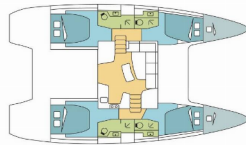

<b>Yacht Base</b>	Palma De Mallorca, Marina Naviera Balear, Spain
<b>Yacht ID</b>	15475
<b>Yacht Brands</b>	Lagoon
<b>Yacht Name</b>	BIMINI
<b>Production Year</b>	2018
<b>Length</b>	12.80 M
<b>Cabins</b>	4 + 2
<b>Berths</b>	8 + 2 + 2
<b>Persons</b>	12
<b>WC/Shower</b>	4

**COMFORT:** Cockpit cushions

**DECK:** Bimini top, Cockpit fridge, Cockpit table, Cockpit/stern, outside shower, Davit, Dinghy, Electric anchor windlass, Swimming ladder

**ENTERTAINMENT:** Fusion radio, Outdoor speakers