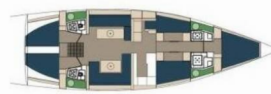

Web: [holiday-yacht-charter.com](http://holiday-yacht-charter.com)

**DECK:** Bimini top, Dinghy

**ENTERTAINMENT:** TV

**GALLEY:** Refrigerator

**NAVIGATION:** Autopilot, Bow thruster, GPS chart plotter

**YACHT ELECTRICS:** Air Conditioning, Heating