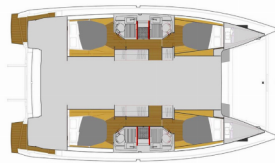

Yacht Base	Pula, ACI Marina Pomer, Croatia
Yacht ID	15450
Yacht Brands	Fountaine Pajot
Yacht Name	Ocean Runner
Production Year	2019
Length	12.58 M
Cabins	4 + 2
Berths	8 + 2 + 2
WC/Shower	4

COMFORT: Beach towel, Bed linen, Cockpit cushions, Deck cushions, Sun mattresses, Towels

DECK: Anchor chain counter, Anchor winch remote control, Anchor with chain, Bathing platform, Bilge pump - Mechanic, Bimini top, Boat hook, Bosun's chair (Safe seat) (boatswain's chair), Cockpit fridge, Cockpit table, Cockpit/stern, outside shower, Davit, Dinghy, Electric anchor windlass, Fenders, Gangway, Outboard engine, Spare anchor (Reserve, Auxiliary anchor), Sprayhood, Teak cockpit, Teak seats in cockpit

ENTERTAINMENT: Outdoor speakers, Radio with USB, Snorkeling equipment, TV, Wi-Fi Internet

GALLEY: Freezer, Gas bottles, Hot water, Kitchen utensils (Galley equipment, cutlery), Microwave, NESPRESSO coffee machine, Oven, Refrigerator, Stove, Water pump

INTERIOR: Convertible table, Electric fans in cabins, Electric toilet, LED interior lights

NAVIGATION: AIS, Autopilot, Binoculars, Compass, GPS chart plotter - cockpit, Nautical charts, Pilot book, Radar, Wind instrument/Anemometer

SAFETY: Black Water Tank, Buoyant smoke signal, Distress signals, Fire axe, Fire extinguisher, First aid kit, Fog horn, Life belts (Safety harness), Life jackets, Liferaft, VHF radio

SAILS: Electric winch, Lazy bag

YACHT ELECTRICS: Air Conditioning, Battery charger, Bilge pump - Electric, Generator, Heating, Inverter, Shore connection 220 V, Solar panels