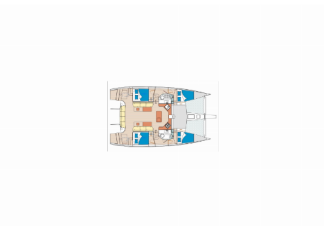

ISLAND SPIRIT 410

Isle Phantom (2026)

Pollen Maritime AS • Martin Linges Vei 25 • Fornebu • Norway

Phone: +47 41 197 474

E-mail: booking@holiday-yacht-charter.com

Web: holiday-yacht-charter.com

Yacht Base	Thailand, Koh Chang, Thailand
Yacht ID	15419
Yacht Brands	Island Spirit Yachts
Yacht Name	Isle Phantom
Production Year	2026
Length	12.63 M
Cabins	4
Berths	8 + 1
WC/Shower	2