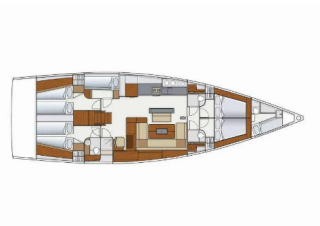

Yacht Base	Marina Kremik, Primosten, Croatia
Yacht ID	15408
Yacht Brands	Hanse Yachts
Yacht Name	Star Princess
Production Year	2016
Length	17.15 M
Cabins	5 + 1
Berths	10 + 1 + 1
Persons	12
WC/Shower	4

COMFORT: Bed linen, Blankets, Pillows

DECK: Bathing platform, Bilge pump - Mechanic, Bimini top, Cockpit light, Cockpit table, Cockpit/stern, outside shower, Dinghy, Electric anchor windlass, Fenders, Gangway, Round/globular fender, Sprayhood, Teak cockpit, Teak deck, Ultra Anchor, Winch handles

ENTERTAINMENT: LCD TV + DVD, Outdoor speakers, Radio CD/mp3 player, USB, AUX input, TV, Underwater lights, W-LAN GRATIS

GALLEY: Electrical kettle, Gas bottles, Gas cookers, Hot water, Kitchen utensils (Galley equipment, cutlery), Moka pot, Oven, Refrigerator, Sink

INTERIOR: Bunk bed, Duvet cover

NAVIGATION: Autopilot, Binoculars, Bow thruster, Compass, Cruising guides, GPS chart plotter - cockpit, Nautical charts, Radar reflector, Stern thruster, Tridata, Wind instrument/Anemometer

SAFETY: Black Water Tank, Buoyant smoke signal, Distress flare box, Fire extinguisher, First aid kit, Horseshoe lifebuoy, Life belts (Safety harness), Life jackets, Liferaft, VHF radio

SAILS: Electric winch

YACHT ELECTRICS: 220V socket, Air Conditioning, Battery charger, Bilge pump - Electric, Generator, Heating, Inverter, Service batteries, Shore connection 220 V