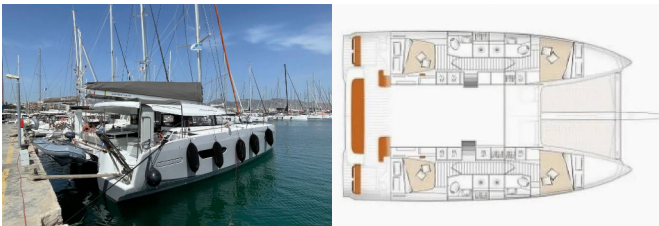

EXCESS 14

Nicolas (2024)

Pollen Maritime AS • Martin Linges Vei 25 • Fornebu • Norway

Phone: +47 41 197 474

E-mail: booking@holiday-yacht-charter.com

Web: holiday-yacht-charter.com

DECK: Bimini top, Hydraulic gangway, Sprayhood

ENTERTAINMENT: Outdoor speakers, Radio CD player

GALLEY: Refrigerator

NAVIGATION: Autopilot, GPS chart plotter, Radar

YACHT ELECTRICS: Air Conditioning, Generator, Solar panels, Watermaker - desalinator

Yacht Base	Lefkas, Lygia Marina, Greece
Yacht ID	15386
Yacht Brands	Excess
Yacht Name	Nicolas
Production Year	2024
Length	13.97 M
Cabins	4 + 2
Berths	8 + 2
Persons	12
WC/Shower	5