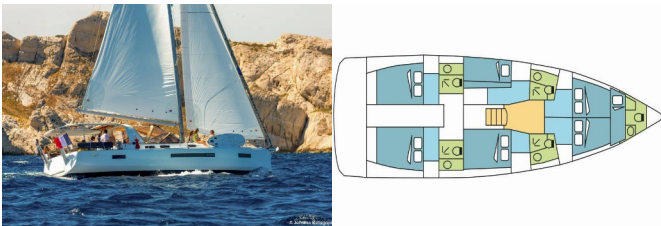

SUN LOFT 47

EPILOBE (2020)

Pollen Maritime AS • Martin Linges Vei 25 • Fornebu • Norway

Phone: +47 41 197 474

E-mail: booking@holiday-yacht-charter.com

Web: holiday-yacht-charter.com

Yacht Base	Corfu, Gouvia Marina, Greece
Yacht ID	15350
Yacht Brands	Jeanneau
Yacht Name	EPILOBE
Production Year	2020
Length	14.42 M
Cabins	6 + 1
Berths	12 + 1
Persons	12
WC/Shower	4 + 1

COMFORT: Cockpit cushions

DECK: Bathing platform, Bimini top, Cockpit fridge, Cockpit grill, Cockpit table, Dinghy, Electric anchor windlass, Galley in cockpit, Outboard engine, Sprayhood, Swimming ladder