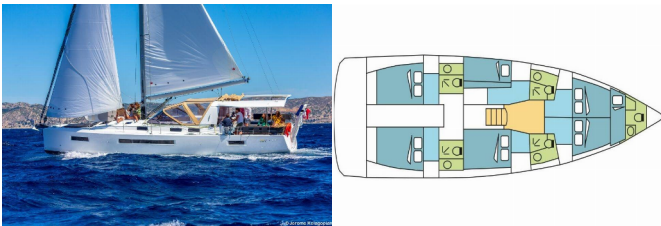

# SUN LOFT 47

GALEOPSIS (2021)

Pollen Maritime AS • Martin Linges Vei 25 • Fornebu • Norway

Phone: +47 41 197 474

E-mail: [booking@holiday-yacht-charter.com](mailto:booking@holiday-yacht-charter.com)

Web: [holiday-yacht-charter.com](http://holiday-yacht-charter.com)

Yacht Base	Corfu, Gouvia Marina, Greece
Yacht ID	15345
Yacht Brands	Jeanneau
Yacht Name	GALEOPSIS
Production Year	2021
Length	14.42 M
Cabins	6 + 1
Berths	12 + 1
Persons	12
WC/Shower	4 + 1

**COMFORT:** Cockpit cushions

**DECK:** Bathing platform, Bimini top, Cockpit fridge, Cockpit grill, Cockpit table, Electric anchor windlass, Galley in cockpit, Outboard engine, Sprayhood, Swimming ladder

**ENTERTAINMENT:** Fusion radio, Outdoor speakers