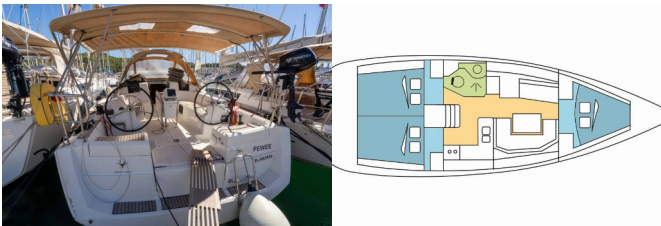

SUN ODYSSEY 389

PEWEE (2019)

Pollen Maritime AS • Martin Linges Vei 25 • Fornebu • Norway

Phone: +47 41 197 474

E-mail: booking@holiday-yacht-charter.com

Web: holiday-yacht-charter.com

| | |
|-----------------|---------------------------------------|
| Yacht Base | Cote D'Azur, Port Pin Rolland, France |
| Yacht ID | 15317 |
| Yacht Brands | Jeanneau |
| Yacht Name | PEWEE |
| Production Year | 2019 |
| Length | 11.75 M |
| Cabins | 3 |
| Berths | 6 + 2 |
| Persons | 8 |
| WC/Shower | 1 |

COMFORT: Cockpit cushions

DECK: Bimini top, Cockpit table, Cockpit/stern, outside shower, Dinghy, Electric anchor windlass, Outboard engine, Sprayhood, Swimming ladder

ENTERTAINMENT: Outdoor speakers, Radio