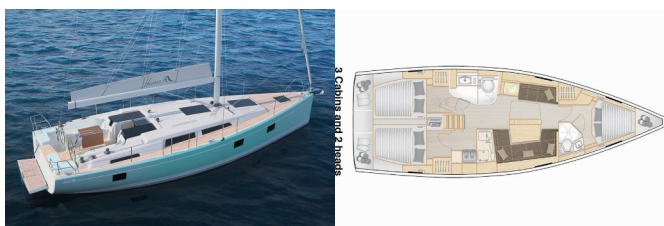

Yacht Base	Marina Punat, Krk, Croatia
Yacht ID	15266
Yacht Brands	Hanse Yachts
Yacht Name	Maja
Production Year	2018
Length	12.40 M
Cabins	3
Berths	6 + 2
WC/Shower	2

**COMFORT:** Bed linen, Cockpit cushions

**DECK:** Bathing platform, Bimini top, Cockpit table, Cockpit/stern, outside shower, Dinghy, Sprayhood, Teak cockpit

**ENTERTAINMENT:** Outdoor speakers, Radio, TV, Wi-Fi Internet

**GALLEY:** Hot water, Kitchen utensils (Galley equipment, cutlery), Oven, Refrigerator, Stove