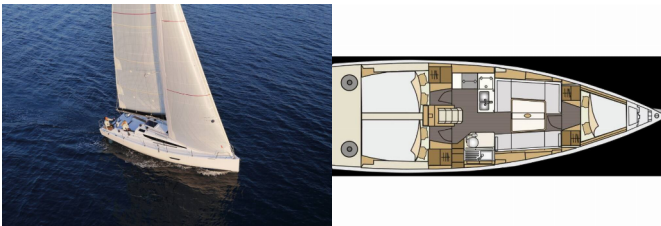

Yacht Base	Marina Betina, Murter, Croatia
Yacht ID	15210
Yacht Brands	Elan Marine
Yacht Name	Sky
Production Year	2019
Length	10.60 M
Cabins	3
Berths	6 + 2
Persons	8
WC/Shower	1

**COMFORT:** Cockpit cushions

**DECK:** Bathing platform, Bimini top, Cockpit/stern, outside shower, Electric anchor windlass, Removable cockpit table, Sprayhood, Teak cockpit

**ENTERTAINMENT:** Bluetooth player, LED TV, Outdoor speakers