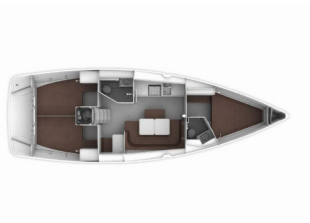

|                 |                              |
|-----------------|------------------------------|
| Yacht Base      | Marina Zenta, Split, Croatia |
| Yacht ID        | 15173                        |
| Yacht Brands    | Bavaria                      |
| Yacht Name      | Lory                         |
| Production Year | 2017                         |
| Length          | 12.35 M                      |
| Cabins          | 3                            |
| Berths          | 6 + 1                        |
| WC/Shower       | 2                            |

**COMFORT:** Bed linen, Cockpit cushions

**DECK:** Bilge pump - Mechanic, Bimini top, Cockpit table, Cockpit/stern, outside shower, Dinghy, Sprayhood

**ENTERTAINMENT:** Outdoor speakers, Radio CD mp3 player