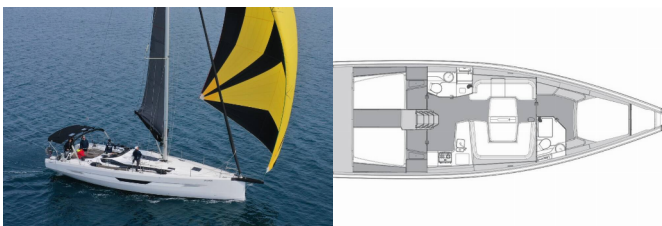

ELAN E6

Sailing Grace (2025)

Pollen Maritime AS • Martin Linges Vei 25 • Fornebu • Norway

Phone: +47 41 197 474

E-mail: booking@holiday-yacht-charter.com

Web: holiday-yacht-charter.com

Yacht Base	Marina Kornati, Biograd, Croatia
Yacht ID	15165
Yacht Brands	Elan Marine
Yacht Name	Sailing Grace
Production Year	2025
Length	15.30 M
Cabins	3
Berths	6 + 2
WC/Shower	2

COMFORT: Cockpit cushions

DECK: Anchor with chain, Bathing platform, Bimini top, Cockpit table, Cockpit/stern, outside shower, Deck lights, Electric anchor windlass, Fenders, Mooring ropes, Round/globular fender, Sprayhood, Spring line, Winch handles