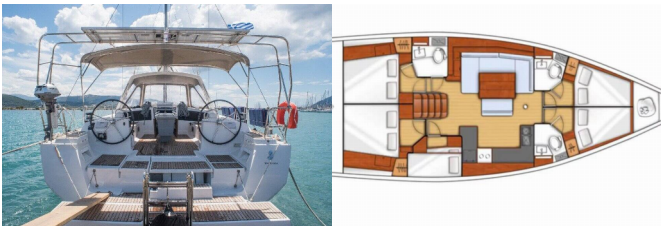

OCEANIS 48

Don Quixote (2015)

Pollen Maritime AS • Martin Linges Vei 25 • Fornebu • Norway

Phone: +47 41 197 474

E-mail: booking@holiday-yacht-charter.com

Web: holiday-yacht-charter.com

Yacht Base	Port Of Avdira, Greece
Yacht ID	15139
Yacht Brands	Beneteau
Yacht Name	Don Quixote
Production Year	2015
Length	14.60 M
Cabins	5
Berths	10
WC/Shower	3

COMFORT: Cockpit cushions

DECK: Anchor, Bimini top, Cockpit/stern, outside shower, Deck brush, Dinghy, Electric anchor windlass, Fenders, Folding cockpit table, Plastic bucket, Sprayhood

ENTERTAINMENT: Fusion radio, Outdoor speakers, USB