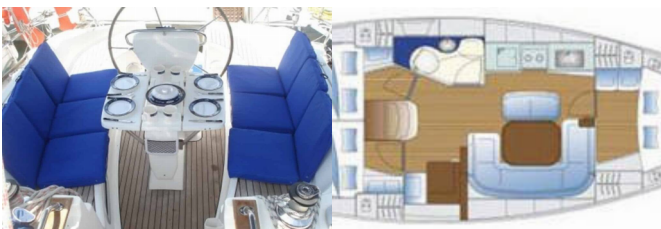

Yacht Base	Port Of Avdira, Greece
Yacht ID	15133
Yacht Brands	Bavaria
Yacht Name	Noelle
Production Year	2005
Length	11.91 M
Cabins	3
Berths	6 + 1
Persons	7
WC/Shower	1

**COMFORT:** Cockpit cushions

**DECK:** Anchor, Bimini top, Cockpit table, Cockpit/stern, outside shower, Deck brush, Dinghy, Electric anchor windlass, Fenders, Folding cockpit table, Plastic bucket, Sprayhood, Swimming ladder

**ENTERTAINMENT:** Fusion radio, Outdoor speakers, USB

**GALLEY:** Hot water, Kitchen utensils (Galley equipment, cutlery), Oven, Refrigerator, Stove

**INTERIOR:** Electric toilet, Inside shower

**NAVIGATION:** Autopilot, Bow thruster, Compass, GPS, GPS chart plotter, Logge/Lot/Speed, Nautical charts, Navigation (Nautical) charts and nautical guide, Navigation set, Wind instrument/Anemometer