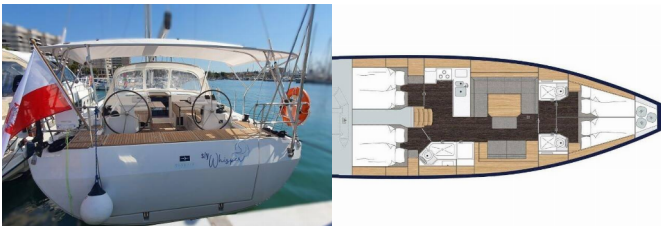

|                 |                            |
|-----------------|----------------------------|
| Yacht Base      | Mallorca, Cala D`or, Spain |
| Yacht ID        | 15117                      |
| Yacht Brands    | Bavaria                    |
| Yacht Name      | Whisper                    |
| Production Year | 2020                       |
| Length          | 13.98 M                    |
| Cabins          | 4                          |
| Berths          | 8 + 2                      |
| WC/Shower       | 3                          |

**COMFORT:** Beach towel, Bed linen, Cockpit cushions

**DECK:** Anchor chain counter, Bimini top, Cockpit grill, Cockpit/stern, outside shower, Dinghy, Electric anchor windlass, Hydraulic lifting swimming platform, Sprayhood, Swimming ladder, Teak deck

**SAILS:** Winch

**YACHT ELECTRICS:** Air Conditioning, Generator, Shore connection 220 V, USB sockets