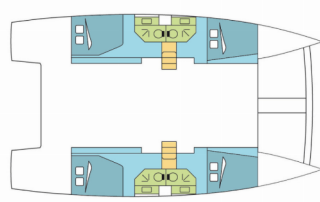

<b>Yacht Base</b>	Whitsundays, Airlie Beach, Coral Sea Marina, Australia And Oceania
<b>Yacht ID</b>	15102
<b>Yacht Brands</b>	Catana
<b>Yacht Name</b>	NAUTILUS
<b>Production Year</b>	2017
<b>Length</b>	13.20 M
<b>Cabins</b>	4
<b>Berths</b>	8 + 2
<b>Persons</b>	10
<b>WC/Shower</b>	4