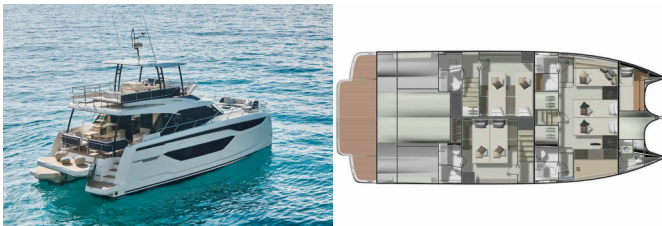

Yacht Base	ACI Marina Split, Croatia
Yacht ID	15096
Yacht Brands	Prestige Yachts
Yacht Name	M-Key
Production Year	2026
Length	14.79 M
Cabins	3 + 1
Berths	6 + 1
WC/Shower	3 + 1

**COMFORT:** Sunshades

**DECK:** Anchor, Bathing platform, Dinghy with outboard engine, Fridge on flybridge, Grill/Barbecue/Plancha, Hard Top Bimini, Hydraulic gangway, Mooring ropes, Sun awning (forward cockpit)

**ENTERTAINMENT:** FUSION sound system, Indoor speakers, LED TV, Outdoor speakers, Underwater lights

**GALLEY:** Dishwasher, Ice maker

**INTERIOR:** LED lights

**NAVIGATION:** AIS, Autopilot, Compass, Docking camera, GPS chart plotter - cockpit, Navigation/position Lights, Radar, Volvo joystick for maneuvering, Wind instrument/Anemometer