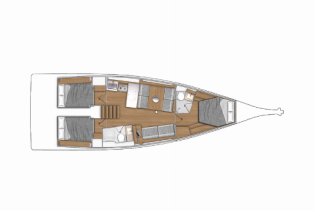

COMFORT: Cockpit cushions

DECK: Bimini top, Dinghy, Outboard engine, Sprayhood

ENTERTAINMENT: Snorkeling equipment

GALLEY: Refrigerator

NAVIGATION: Autopilot, Bow thruster, GPS chart plotter

Yacht Base	Lavrion - Olympic Marine, Greece
Yacht ID	15080
Yacht Brands	Beneteau
Yacht Name	Titi
Production Year	2024
Length	14.15 M
Cabins	3
Berths	6 + 1
WC/Shower	2