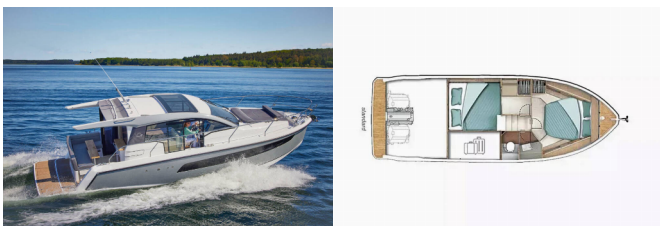

Yacht Base	Marina Kornati, Biograd, Croatia
Yacht ID	15011
Yacht Brands	Sealine
Yacht Name	Min Maity
Production Year	2024
Length	10.31 M
Cabins	2
Berths	4
Persons	4
WC/Shower	1

**COMFORT:** Bed linen, Blankets, Cockpit cushions, Pillows, Sun mattresses, Sundeck cushions

**DECK:** Boat hook, Canister for water, Cockpit table, Cockpit/stern, outside shower, Electric anchor windlass, Fenders, Gangway, Jerry cans for diesel, Main anchor, Mooring ropes, Plastic bucket, Round/globular fender, Spare anchor (Reserve, Auxiliary anchor), Spotlight / Headlights, Sun roof, Teak cockpit, Water hose