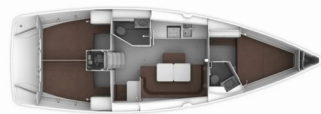

Yacht Base	Palma De Mallorca, Marina Naviera Balear, Spain
Yacht ID	14994
Yacht Brands	Bavaria
Yacht Name	Bintan
Production Year	2020
Length	12.35 M
Cabins	3
Berths	6
WC/Shower	2

**COMFORT:** Outside cushions

**DECK:** Bathing platform, Cockpit/stern, outside shower, Dinghy, Electric anchor windlass, Gangway, Sprayhood, Swimming ladder

**ENTERTAINMENT:** Bluetooth player, Fins, Mask and snorkel, Outdoor speakers