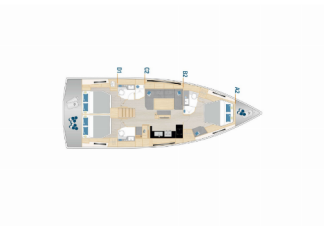

HANSE 460

TBA (2026)

Pollen Maritime AS • Martin Linges Vei 25 • Fornebu • Norway

Phone: +47 41 197 474

E-mail: booking@holiday-yacht-charter.com

Web: holiday-yacht-charter.com

Yacht Base	Rhodes New Marina, Greece
Yacht ID	14929
Yacht Brands	Hanse Yachts
Yacht Name	TBA
Production Year	2026
Length	14.60 M
Cabins	3
Berths	6 + 2
WC/Shower	3

COMFORT: Bed linen, Cockpit cushions, Towels

DECK: Bimini top, Cockpit table, Cockpit/stern, outside shower, Dinghy, Electric anchor windlass, Outboard engine, Sprayhood

ENTERTAINMENT: Snorkeling equipment