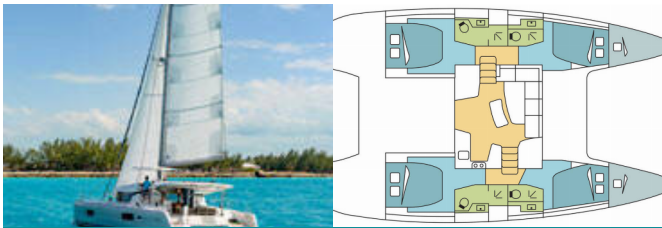

LAGOON 42

ALBERTA (2020)

Pollen Maritime AS • Martin Linges Vei 25 • Fornebu • Norway

Phone: +47 41 197 474

E-mail: booking@holiday-yacht-charter.com

Web: holiday-yacht-charter.com

Yacht Base	Lefkas, D-Marin, Greece
Yacht ID	14898
Yacht Brands	Lagoon
Yacht Name	ALBERTA
Production Year	2020
Length	12.80 M
Cabins	4 + 2
Berths	8 + 2 + 2
Persons	12
WC/Shower	4

COMFORT: Cockpit cushions

DECK: Bimini top, Cockpit fridge, Cockpit table, Cockpit/stern, outside shower, Davit, Dinghy, Electric anchor windlass, Outboard engine, Swimming ladder

ENTERTAINMENT: Fusion radio, Outdoor speakers

GALLEY: Freezer, Kitchen utensils (Galley equipment, cutlery), Oven, Refrigerator, Stove

INTERIOR: Convertible table in salon, Electric fans in cabins

NAVIGATION: Autopilot, Depthsounder, GPS chart plotter, List of lights, Pilot book, Speedometer (Speed log), Wind instrument/Anemometer

SAFETY: EPIRB-Distress radio beacons, VHF radio

SAILS: Electric winch, Lazy bag, Lazy jacks

YACHT ELECTRICS: 220V socket, Air Conditioning, Battery charger, Generator, Inverter, USB sockets, Watermaker - desalinator, WC pump