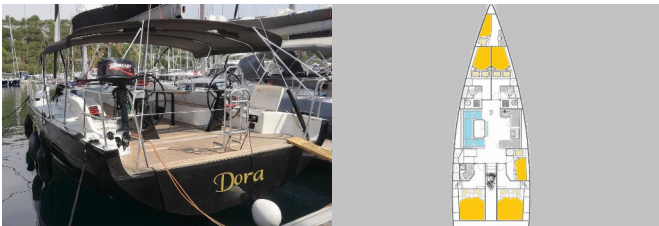

MORE 55

Dora (2019)

Pollen Maritime AS • Martin Linges Vei 25 • Fornebu • Norway

Phone: +47 41 197 474

E-mail: booking@holiday-yacht-charter.com

Web: holiday-yacht-charter.com

DECK: Bimini top, Cockpit table, Cockpit/stern, outside shower, Dinghy, Electric anchor windlass, Gangway, Sprayhood, Teak cockpit

ENTERTAINMENT: Radio CD player + USB

GALLEY: Coffee machine, Hot water

INTERIOR: Electric toilet

NAVIGATION: Autopilot, Bow thruster, GPS chart plotter, Log, Speed, Depth- echo sounder, Wind instrument/Anemometer

SAFETY: VHF radio

SAILS: Electric winch, Lazy bag, Lazy jacks, Spinnaker-device

YACHT ELECTRICS: Air Conditioning, Generator

Yacht Base Trogir, Yachtclub Seget (Marina Baotic), Croatia

Yacht ID 14868

Yacht Brands More Boats

Yacht Name Dora

Production Year 2019

Length 16.70 M

Cabins 5 + 1

Berths 10 + 2 + 1

WC/Shower 3 + 1