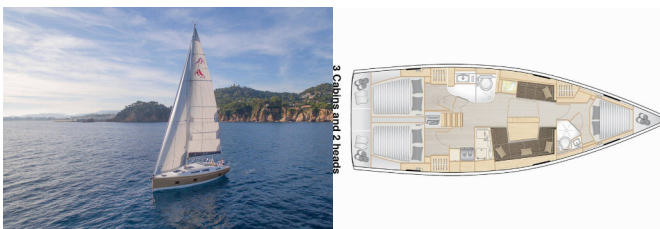

HANSE 418

Faro (2021)

Pollen Maritime AS • Martin Linges Vei 25 • Fornebu • Norway

Phone: +47 41 197 474

E-mail: booking@holiday-yacht-charter.com

Web: holiday-yacht-charter.com

Yacht Base	ACI Marina Trogir, Croatia
Yacht ID	14864
Yacht Brands	Hanse Yachts
Yacht Name	Faro
Production Year	2021
Length	12.40 M
Cabins	3
Berths	6 + 2
WC/Shower	2

COMFORT: Bed linen

DECK: Anchor Delta, Bathing platform, Bimini top, Cockpit table, Cockpit/stern, outside shower, Dinghy, Electric anchor windlass, Fenders, Sprayhood, Swimming ladder, Teak cockpit, Teak deck