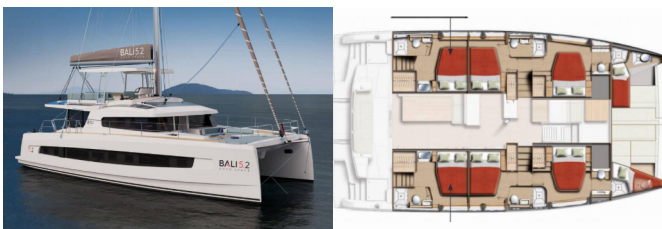

BALI 5.2

Saladhor (2026)

Pollen Maritime AS • Martin Linges Vei 25 • Fornebu • Norway

Phone: +47 41 197 474

E-mail: booking@holiday-yacht-charter.com

Web: holiday-yacht-charter.com

Yacht Base	Marina Frapa, Rogoznica, Croatia
Yacht ID	14863
Yacht Brands	Catana
Yacht Name	Saladhor
Production Year	2026
Length	15.90 M
Cabins	6 + 2
Berths	12 + 2
Persons	12
WC/Shower	6 + 2

COMFORT: Cockpit cushions, Mosquito nets

DECK: Anchor chain counter, Bilge pump - Mechanic, Bimini top, Boat hook, Cockpit grill, Cockpit table, Cockpit/stern, outside shower, Electric anchor windlass, Fenders, Fridge on flybridge, Hard Top Bimini, Hydraulic lifting swimming platform, Main anchor, Mooring ropes, Sun deck, Water hose, Winch handles