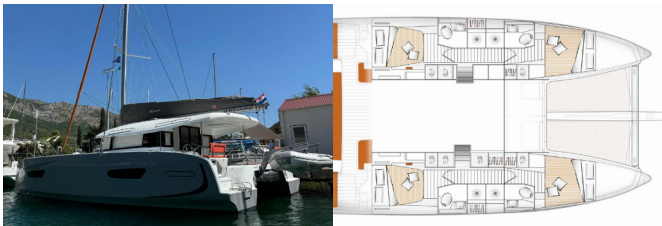

EXCESS 14

Blue Kiss (2024)

Pollen Maritime AS • Martin Linges Vei 25 • Fornebu • Norway

Phone: +47 41 197 474

E-mail: booking@holiday-yacht-charter.com

Web: holiday-yacht-charter.com

Yacht Base	Dubrovnik, Komolac, ACI Marina Dubrovnik, Croatia
Yacht ID	14671
Yacht Brands	Excess
Yacht Name	Blue Kiss
Production Year	2024
Length	13.97 M
Cabins	4 + 2
Berths	8 + 2 + 2
Persons	12
WC/Shower	4

COMFORT: Cockpit cushions

DECK: Cockpit fridge, Cockpit/stern, outside shower, Dinghy, Dinghy with outboard engine, Electric anchor windlass, Gangway, Hard Top Bimini, Mooring ropes, Swimming ladder

ENTERTAINMENT: Outdoor speakers, Stand up paddle (SUP)
- FREE

SAILS: Lazy bag

YACHT ELECTRICS: 220V socket, Air Conditioning, Battery charger, Generator, Isotherm boiler, Service batteries, Shore connection 220 V, Start battery, USB sockets

PRICE AND AVAILABILITY

Excess 14 Blue Kiss (2024)