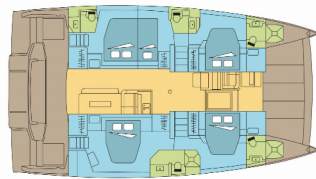

BALI 4.8

Yepa (2020)

Pollen Maritime AS • Martin Linges Vei 25 • Fornebu • Norway

Phone: +47 41 197 474

E-mail: booking@holiday-yacht-charter.com

Web: holiday-yacht-charter.com

Yacht Base	Nassau, Palm Cay Marina, Bahamas
Yacht ID	14625
Yacht Brands	Catana
Yacht Name	Yepa
Production Year	2020
Length	14.86 M
Cabins	5
Berths	10
Persons	10
WC/Shower	5

COMFORT: Mosquito nets

DECK: Anchor with chain, Bathing platform, Bilge pump - Mechanic, Bimini top, Cockpit/stern, outside shower, Grill/Barbecue/Plancha, RIB 3m + 15 HP outboard, Spare anchor (Reserve, Auxiliary anchor)