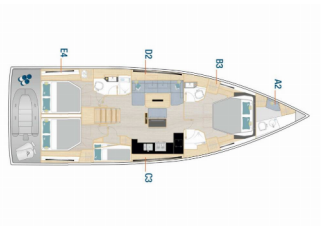

Yacht Base	Sukosan, D-Marin Dalmacija Marina, Croatia
Yacht ID	14617
Yacht Brands	Hanse Yachts
Yacht Name	Illusion - OW
Production Year	2026
Length	15.97 M
Cabins	4 + 1
Berths	8 + 2 + 1
WC/Shower	2 + 1

**COMFORT:** Bed linen, Cockpit cushions

**DECK:** Bathing platform, Bimini top, Cockpit table, Cockpit/stern, outside shower, Dinghy, Grill/Barbecue/Plancha, Sprayhood, Teak cockpit

**ENTERTAINMENT:** Outdoor speakers, Radio CD player