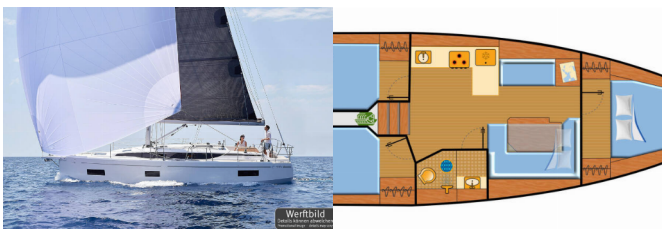

BAVARIA C38

Ohana (2024)

Pollen Maritime AS • Martin Linges Vei 25 • Fornebu • Norway

Phone: +47 41 197 474

E-mail: booking@holiday-yacht-charter.com

Web: holiday-yacht-charter.com

Yacht Base	Marina Punat, Krk, Croatia
Yacht ID	14562
Yacht Brands	Bavaria
Yacht Name	Ohana
Production Year	2024
Length	11.31 M
Cabins	3
Berths	6 + 2
Persons	8
WC/Shower	1

ADDITIONAL: Flag

COMFORT: Cockpit cushions

DECK: Anchor light, Anchor with chain, Bathing platform, Bimini top, Boat hook, Bosun's chair (Safe seat) (boatswain's chair), Cockpit table, Cockpit/stern, outside shower, Deck brush, Dinghy, Electric anchor windlass, Fenders, Impeller, Jerry cans for diesel, Mooring ropes, Plastic bucket, Sailor's knife, Spare anchor (Reserve, Auxiliary anchor), Spotlight / Headlights, Sprayhood, Swimming ladder, Teak cockpit

ENTERTAINMENT: Indoor speakers, Radio, TV, Wi-Fi Internet

GALLEY: Hot water, Kitchen utensils (Galley equipment, cutlery), Microwave, Oven, Sink, Stove

INTERIOR: Barometer, Clock, Coolbox, Heater / Blower, Lowerable salon table, Safe, Yacht keys

NAVIGATION: AIS, Autopilot, Binoculars, Bow thruster, Compass, Composite steering wheels, Echosounder/Depthsounder, GPS chart plotter, Hand bearing compass, Log, Nautical charts, Navigation/position Lights, Triangles, Wind instrument/Anemometer, Windex

SAFETY: Automatic Inflatable Life Jacket, Black Water Tank, Distress signals, Emergency tiller, Fire axe, Fire extinguisher, Flashlight, Fog horn, Guard rail, Life belts (Safety harness), Lifelines, Liferaft, Set of tools, VHF radio, Wire (shroud) cutter

SAILS: Electric winch, Halyard winches, Main sheet winches

YACHT ELECTRICS: 12V Socket, 220V socket, Air Conditioning, Bilge pump - Electric, Converter 220V/12V, Heating, Inverter, Shore power cable