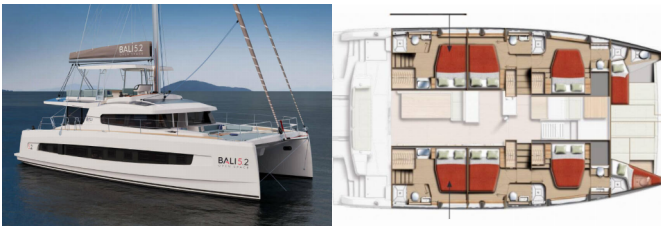

BALI 5.2

Infinity (2026)

Pollen Maritime AS • Martin Linges Vei 25 • Fornebu • Norway

Phone: +47 41 197 474

E-mail: booking@holiday-yacht-charter.com

Web: holiday-yacht-charter.com

Yacht Base	Marina Di Portisco, Italy
Yacht ID	14560
Yacht Brands	Catana
Yacht Name	Infinity
Production Year	2026
Length	15.90 M
Cabins	6 + 2
Berths	13 + 2
WC/Shower	6 + 2

COMFORT: Cockpit cushions

DECK: Dinghy, Flybridge, Grill/Barbecue/Plancha, Outboard engine

ENTERTAINMENT: Outdoor speakers, Radio CD mp3 player

GALLEY: Coffee machine, Dishwasher, Ice maker

INTERIOR: Electric fans