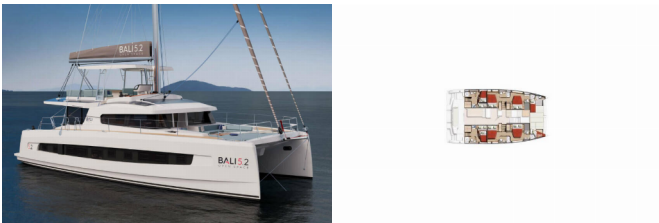

BALI 5.2

Lady M (2026)

Pollen Maritime AS • Martin Linges Vei 25 • Fornebu • Norway

Phone: +47 41 197 474

E-mail: booking@holiday-yacht-charter.com

Web: holiday-yacht-charter.com

Yacht Base	Salerno, Marina D'Arechi, Italy
Yacht ID	14558
Yacht Brands	Catana
Yacht Name	Lady M
Production Year	2026
Length	15.90 M
Cabins	6 + 2
Berths	12 + 2
WC/Shower	6 + 2

COMFORT: Cockpit cushions

DECK: Dinghy, Flybridge, Grill/Barbecue/Plancha, Outboard engine, Teak deck

ENTERTAINMENT: Outdoor speakers, Radio CD mp3 player

GALLEY: Coffee machine, Dishwasher, Ice maker

INTERIOR: Electric fans, Washer/dryer